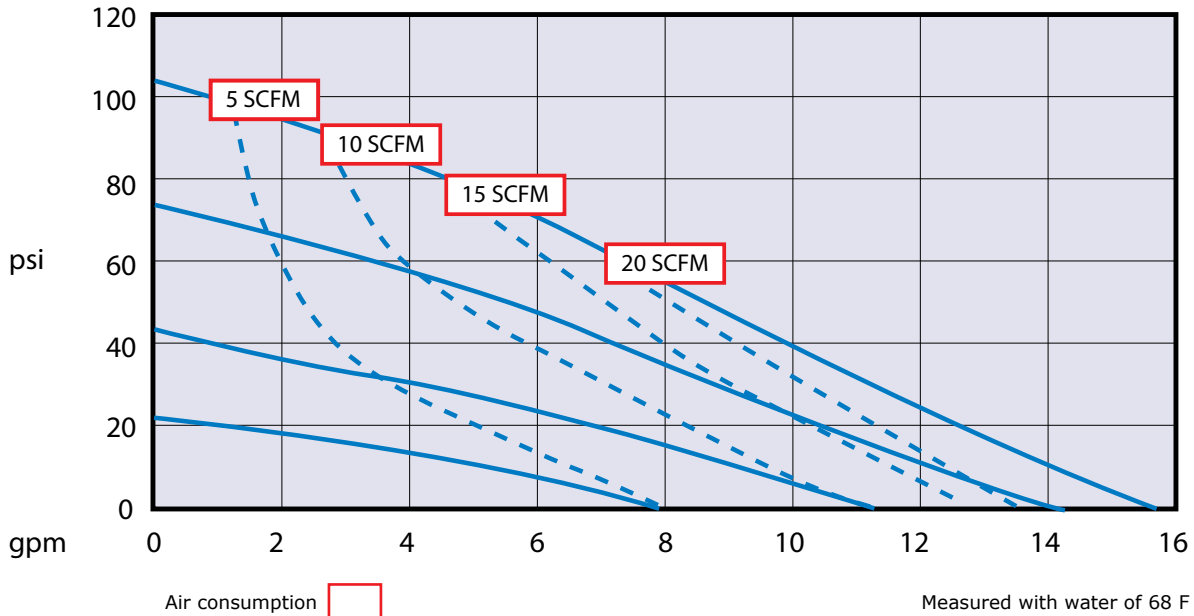

- TO = PTFE/EPDM overmolded
- VT = Viton (FKM)

No. 6 Connections

- TN = Threaded NPT
- TB = Threaded BSP
- TN = Threaded NPT

No. 7 Options

- OO = Standard
- DP = Drum Pump
- RE = Remote
- SM = Split manifold

EXAMPLE PUMP TYPE

VA15PP PP TF TF TB OO

NOTE not all combinations are available

Verderair

VA 15 Non-metallic

VERDERAIR®

All dimensions are in inches.
All dimensions are for guidance only.

VA15nonmet_Technosheet_rev02_2015_(us)