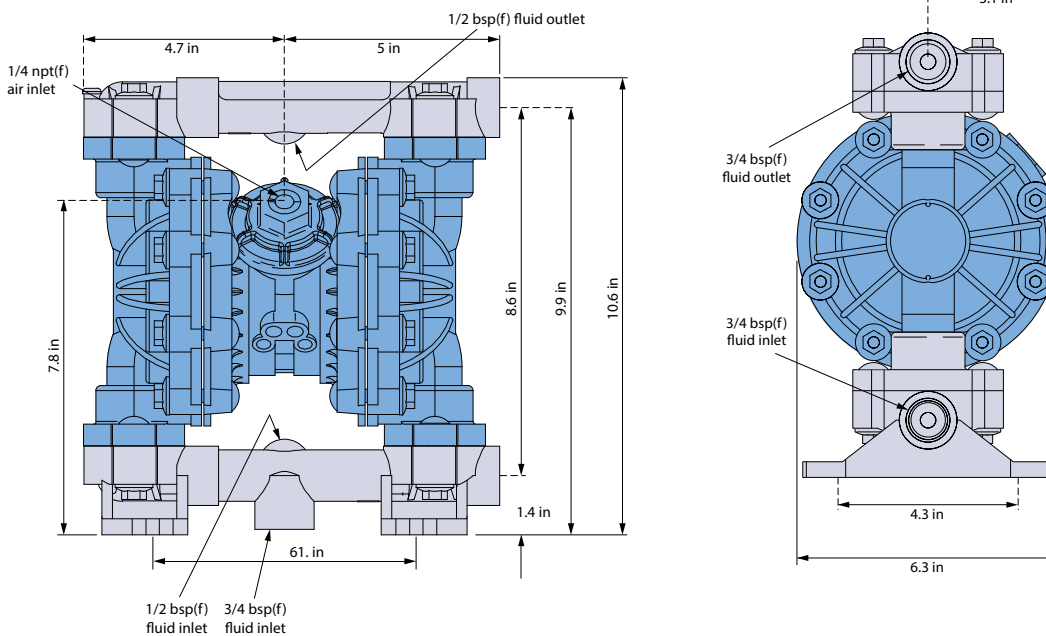

- TO = PTFE/EPDM overmolded
- VT = Viton (FKM)

No. 6 Connections

- TN = Threaded NPT
- TB = Threaded BSP
- TN = Threaded NPT

No. 7 Options

- OO = Standard
- DP = Drum Pump
- RE = Remote
- SM = Split manifold

EXAMPLE PUMP TYPE

VA15PP PP TF TF TB OO

NOTE not all combinations are available

Verderair

VA 15 Non-metallic

VERDERAIR®

All dimensions are in inches.
All dimensions are for guidance only.

VA15nonmet_Technosheet_rev02_2015_(us)